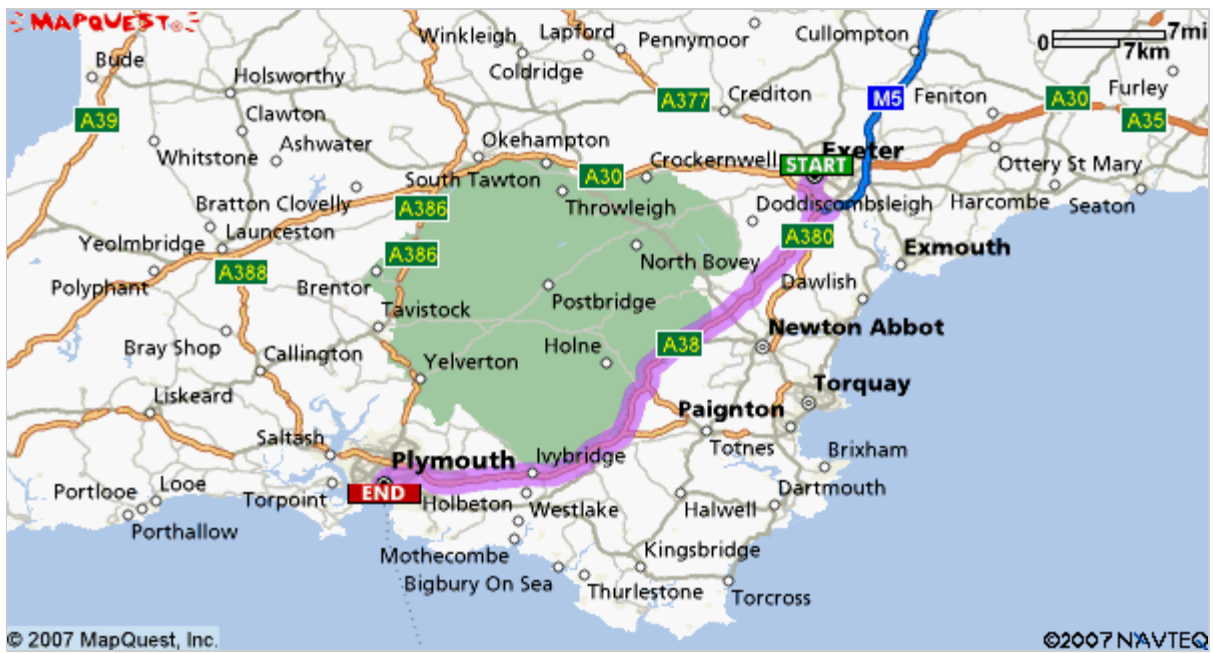

**Start:** Exeter, England GB

**End:** Plymouth, England GB

**Notes:**

Only text visible within note field will print.

**Directions**

**Distance**

**Total Est. Time:** 51 minutes      **Total Est. Distance:** 44.00 miles

	<b>1:</b> Start out going WEST on WESTERN WAY / B3212 toward FROG STREET.	0.2 miles
	<b>2:</b> WESTERN WAY / B3212 becomes A377.	1.3 miles
	<b>3:</b> Enter next roundabout and take 1st exit.	0.2 miles
	<b>4:</b> Turn SLIGHT LEFT onto A30.	1.5 miles
	<b>5:</b> Merge onto A38 toward PLYMOUTH / A380 / TORQUAY.	37.5 miles
	<b>6:</b> Take the exit.	0.3 miles
	<b>7:</b> Enter next roundabout and take 1st exit onto PLYMOUTH ROAD / A374.	0.6 miles
	<b>8:</b> Turn SLIGHT LEFT onto ramp.	0.2 miles
	<b>9:</b> Enter next roundabout and take 1st exit onto B3214.	0.9 miles
	<b>10:</b> Turn SLIGHT RIGHT onto ALEXANDRA ROAD / B3214.	0.5 miles
	<b>11:</b> Turn SLIGHT LEFT onto NORTH HILL / B3250.	0.3 miles
	<b>12:</b> End at <b>Plymouth, England GB</b>	
<b>Total Est. Time:</b> 51 minutes		<b>Total Est. Distance:</b> 44.00 miles

Start:  
Exeter, England GB

End:  
Plymouth, England GB

All rights reserved. Use Subject to License/Copyright  
These directions are informational only. No representation is made or warranty given as to their content, road conditions or route usability or expeditiousness. User assumes all risk of use. MapQuest and its suppliers assume no responsibility for any loss or delay resulting from such use.