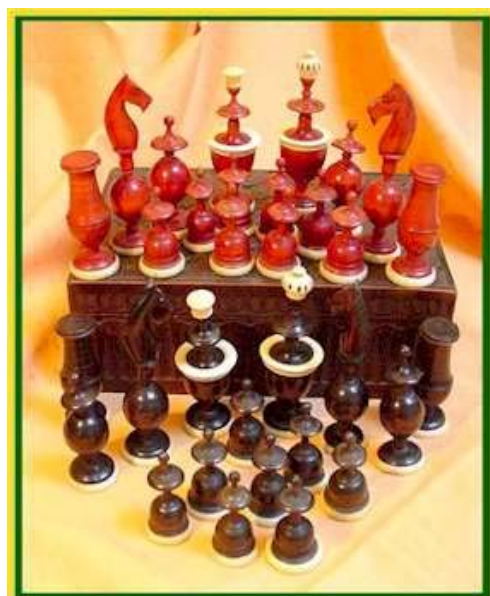

LATE 19thC French Wooden Set

FRENCH CLASSICAL 19thC CARRIAGE CLOCK