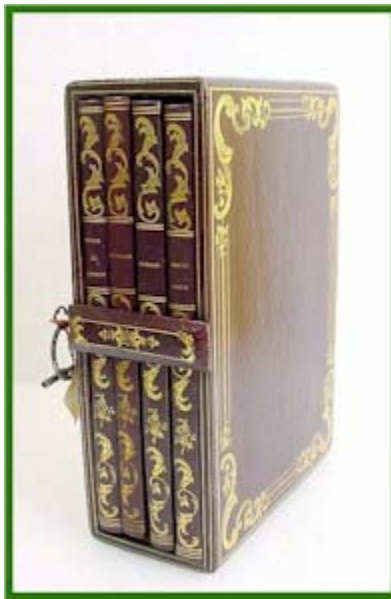

ANTIQUUE & EARLY ITEMS COLLECTION

RECENTLY sold on ebay

Eclectic_antiques, Nîmes, France

INCREDIBLE EVENTAIL BRISE 1810 PRECIOUS, IVOIRE

Really perfect: accurate, fast, exceptional! Very good advice ebayer.je

JOLI JOURNAL INTIME, circa 1830, RELIURES SOIGNEES

What a pleasure to deal with you

INCOMPLETE 150 years old from MARSEILLE TAROT DECK

Quick Delivery!! Excellent transaction!! Highly Recommend Seller!!

Mid 1800 QUALITY STRAIGHT RAZOR PAIR, CHAGREEN BOOKS