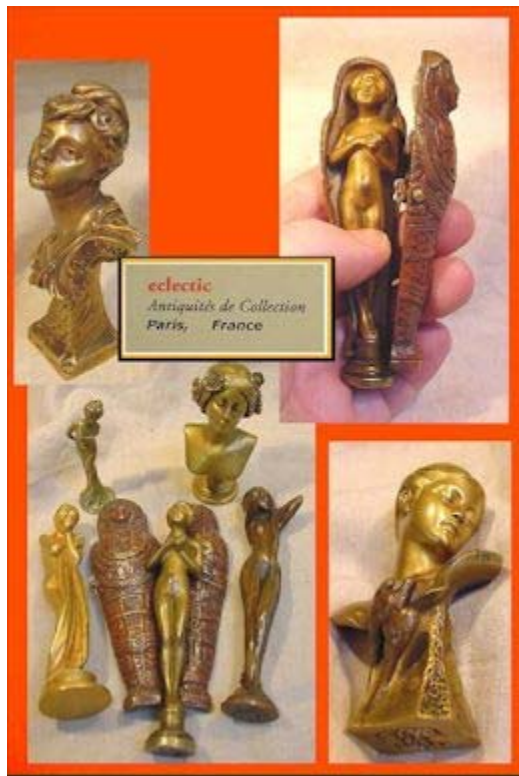

Great item and wonderful to buy from! Thanks!

FRENCH 1900 COLLECTION of BRONZE WAX SEALS

A 18thC. ENGLISH STUNNING CANE HANDLE!

Feedback:Great Item, Great Packing, Super Fast Shipping, Recommended, Thanks!